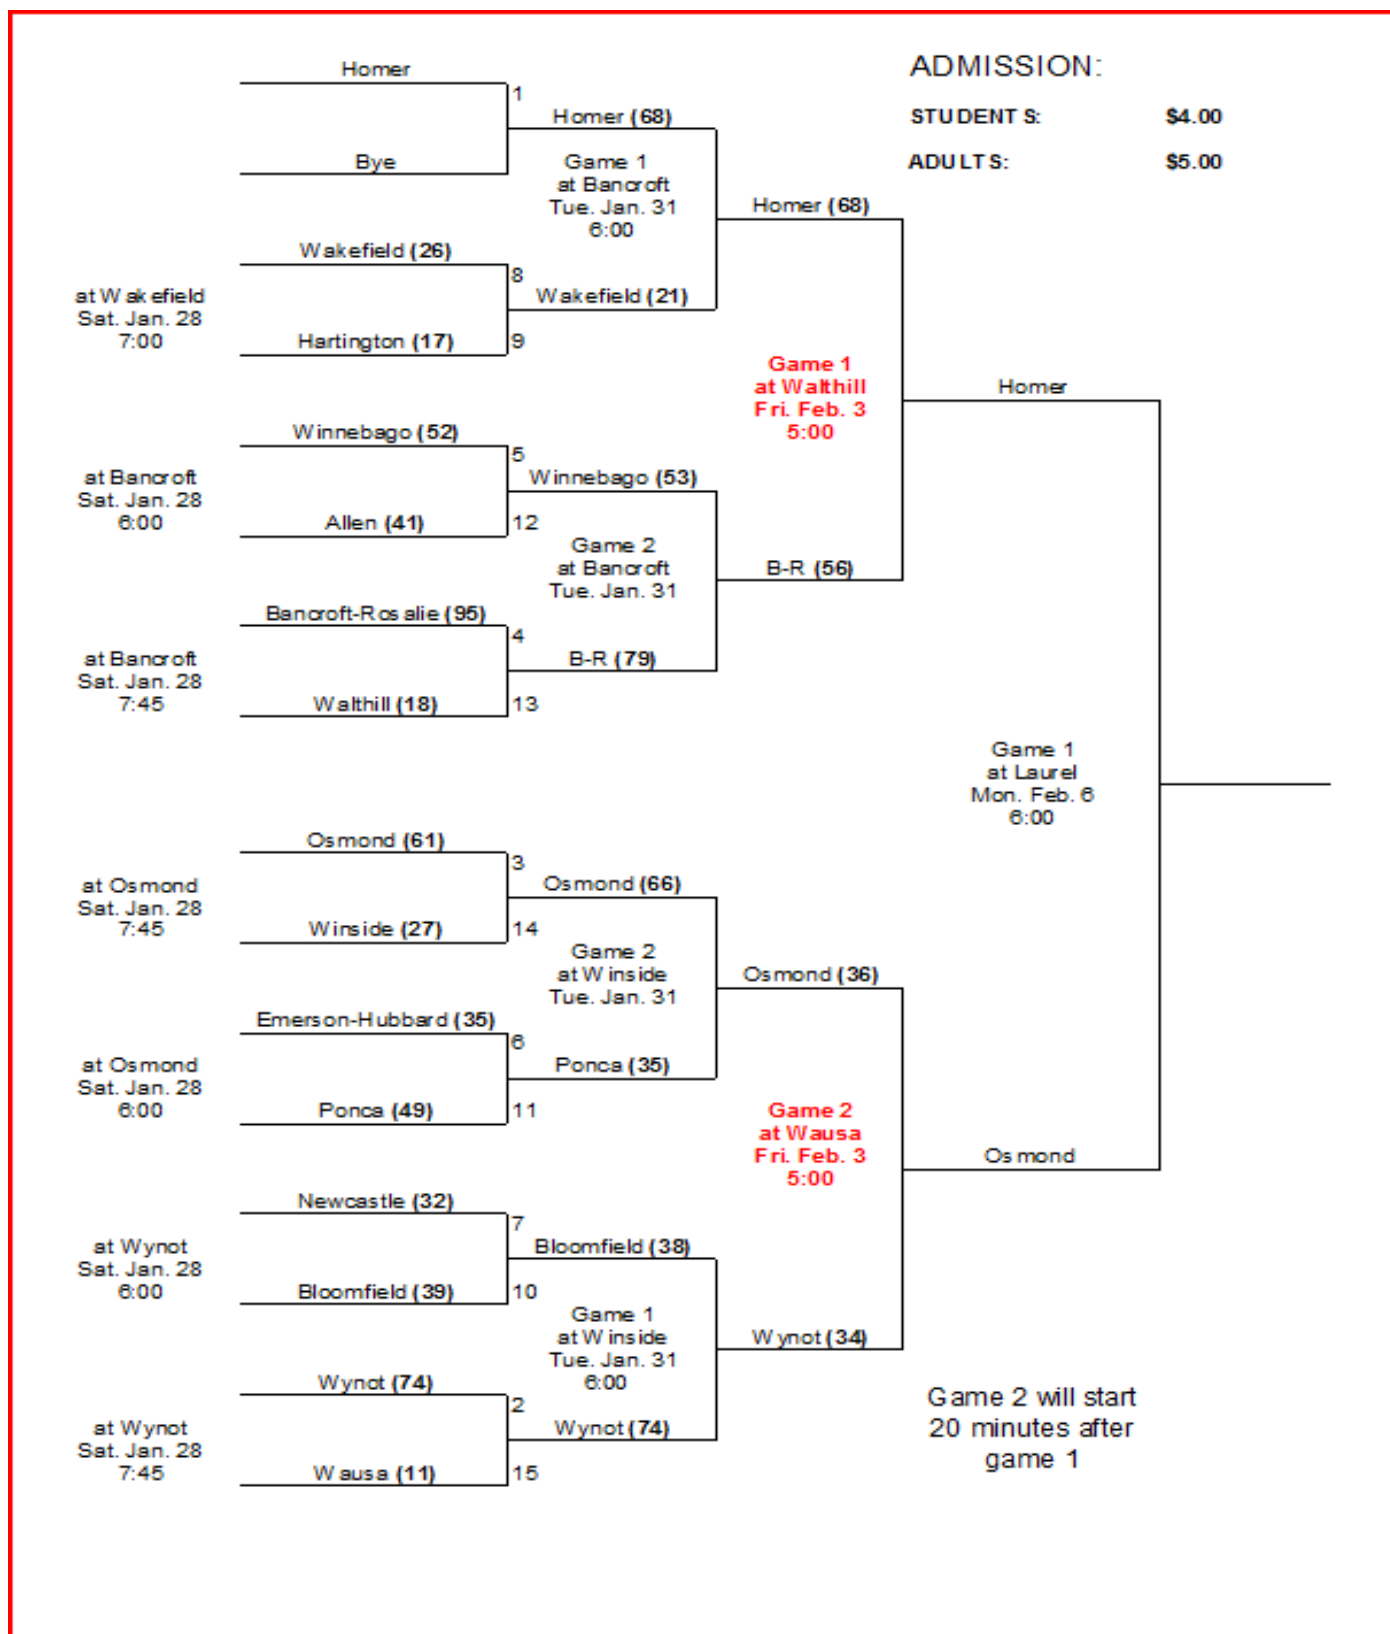

LEWIS AND CLARK CONFERENCE GIRLS BASKETBALL TOURNAMENT

January 28th ~ February 8th

ALLEN				Bancroft-Rosalie				BLOOMFIELD				EMERSON-HUBBARD			
(Lady Eagles)				(Lady Panthers)				(Queen Bees)				(Lady Pirates)			
#	Name	Ht	Gr	#	Name	Ht	Gr	#	Name	Ht	Gr	#	Name	Ht	Gr
10	Lindsey Sullivan	5'5	9	10	Bryna Fremont	5'6	12	5	Lexie Hauger	5'9	10	10	Jenna Roeber	5'5	12
12	Sam Johnson	5'7	12	12	Shelby Ostrand	5'7	10	10	Ashley Fielder	5'5	11	12	Megan Ahlers	5'6	9
14	Olivia Schneiders	5'7	12	13	Mary Jo McCauley	5'4	10	11	Autumn Luger	5'8	11	14	Justine Sebade	5'8	12
20	Lindsey Jones	5'10	10	14	Erin Sorensen	5'2	10	14	Kenna Fiedler	5'10	10	22	Marisa Blanke	5'7	11
22	Brooke Hingst	5'8	9	15	Paige Raasch	5'3	10	15	Kate Fiedler	5'9	12	24	Brittany Pallas	5'5	11
24	Morgan Bathke	5'4	10	20	Makala Muller	5'10	12	22	Amanda Goeden	5'6	9	30	Maddie Martin	5'7	9
30	Vanessa Klug	5'8	11	21	Jessica Tietz	6'1	12	23	Anna Moles	5'6	10	32	Lindsey Lueth	5'7	12
32	Brittany Sullivan	5'8	11	22	Carly Tietz	5'9	12	25	Kylie Abbenhaus	5'11	12	40	Jestina Stewart	5'7	9
34	Candice Rastede	5'4	9	23	Kelsey Beaudette	5'4	11	31	Emmalea Johnson	5'6	12	42	Tesheena Stewart	5'7	9
40	Rachel Finnegan	5'6	9	24	Kayli Wheaton	5'4	10	35	Becca Broders	5'9	12	44	Melissa Steecker	5'8	9
44	Alexis Johnson	5'4	9	32	Allie Vogt	5'8	10	40	Bobbie Green	5'8	10				
50	McKenzie Peterson	5'8	12	33	Hammer Spears	5'8	12	42	Abbie Luger	6'2	9				
	Bailey McMahon	5'8	12	42	Jerrica Tietz	5'7	9								
				45	Suzanne Ras	5'9	9								
Coaches: Zach Wemhoff Assistant Coaches: Todd Sullivan & Dana Hansen				Coaches: Bullet Beaudette, Rebecca James				Coaches: Kirk Hamm, Asst Elizabeth Bedrous, Asst. Teri Malady				Coaches: Lindsey Burback and Kim Gutzmann			
Managers: Lexi Oswald, Gabby Sullivan, Mariah Keiser, Rachel Kneifl, Amanda Finnegan				Managers: Vicki Gatzemeyer, Mariah Petersen, Morgan Bonneau, Kelcee Bacon				Managers:				Managers: Kylie Belt, Payton Blanke, Abby Drieling, Morgan Hansen, Ami Moriwaki			