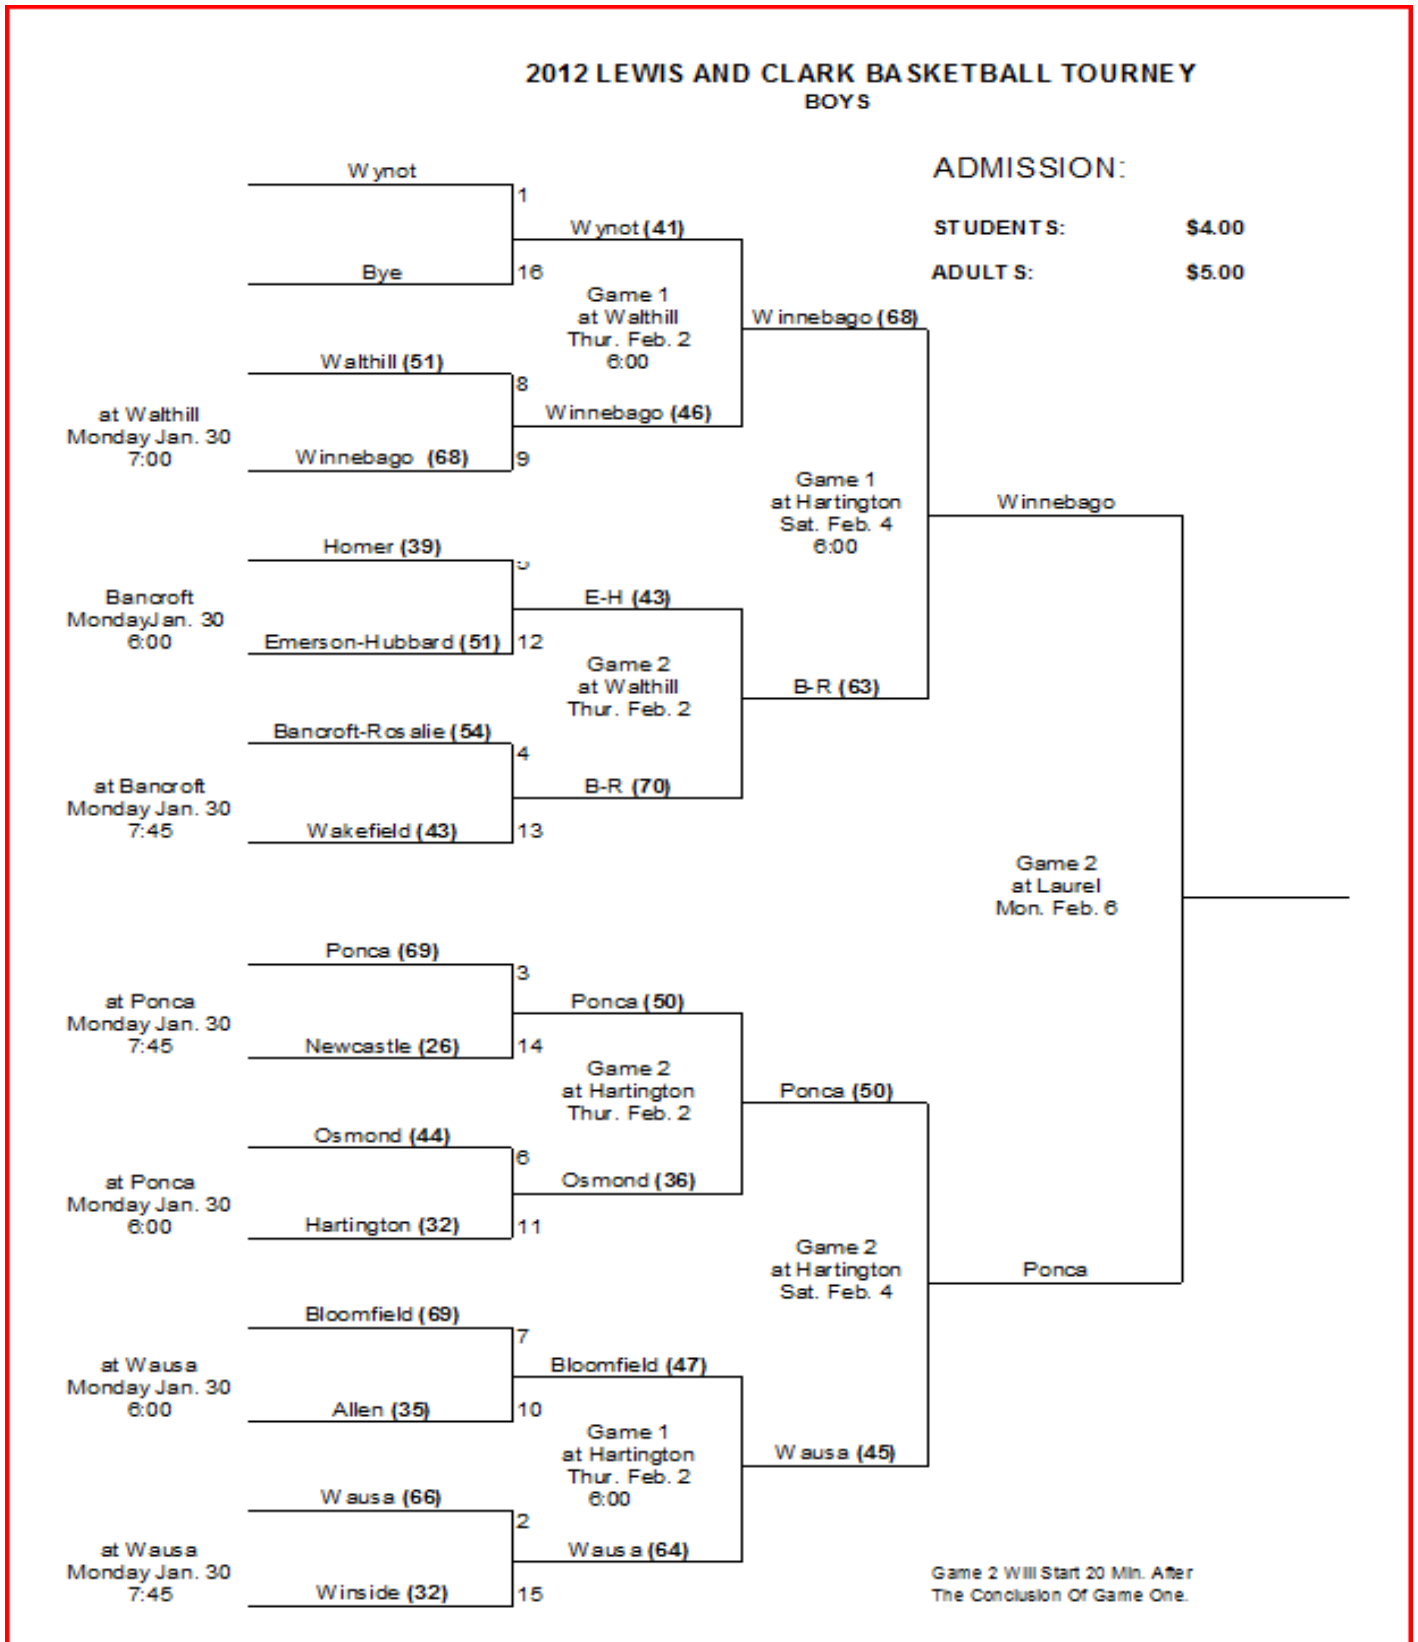

LEWIS AND CLARK CONFERENCE BOYS BASKETBALL TOURNAMENT

January 30th ~ February 8th

ALLEN (Eagles)				Bancroft-Rosalie (Panthers)				BLOOMFIELD (Bees)				EMERSON-HUBBARD (Pirates)			
#	Name	Ht	Gr	#	Name	Ht	Gr	#	Name	Ht	Gr	#	Name	Ht	Gr
4	Myles Flores	5'9"	10	4	Matt Wegner	5'10"	12	1	Kane Fiedler	5'10"	10	11	Michael Collins	5'9"	9
5	Anthony Kennelly	6'0"	12	10	Preston Peters	6'	10	2	Cody Beckmann	5'10"	9	13	Eric Hansen	6'0"	10
10	Brian Boese	5'9"	9	15	Nick Sjuts	6'1"	10	5	Dalton Cunningham	5'11"	11	15	Adam Drieling	6'3"	12
12	Coleman Kneiff	5'7"	9	20	Levi Beutler	6'	11	10	Brenden Johnson	5'10"	10	21	Justin Miller	5'10"	10
13	Jon Bausch	6'1"	11	23	Joey Merritt	6'1"	12	12	Tyler Brown	5'8"	12	23	Brandon Jensen	5'10"	9
15	Landon Kraft	5'11"	11	32	Aaron Steichen	6'2"	10	15	Chet Beckmann	6'	11	25	Tyler Pallas	5'7"	9
20	Austin Connot	5'11"	10	34	Anthony Bonneau	5'11"	12	22	Alec Wilson	5'11"	11	31	Nathan Hogan	6'0"	9
21	Jake Stewart	6'1"	11	35	Auston Darnell	5'11"	10	24	Adam Haigh	6'	10	33	Travis Emmons	6'2"	10
22	Charles Brahmstead	6'2"	12	42	Dylan Slaughter	5'11"	9	31	Ty Alexander	5'10"	11	35	James Roberts	6'3"	12
23	Brandon Sullivan	5'9"	11	44	Carsten Tietz	6'	9	33	Callen Koester	6'3"	11	41	Austin Hogan	5'8"	12
24	Zach Crom	5'11"	11	54	Brady Petersen	6'1"	11	42	Nicholas Nagengast	6'2"	11	43	Carlos Lepe	5'10"	12
33	Shelby Jacobsen	6'1"	11	55	Andre Berg	5'8"	10	43	Austin Hamm	6'2"	12	45	Kyle Gutzmann	6'2"	12
								52	Evan Koertje	6'0"	11	53	Mason Renning	6'0"	12
								55	Derek Goeden	6'2"	10				
Coaches: Brett Spiker Ast: Matt Hingst				Coaches: Mike Sjuts & Cory Meyer				Coaches: Mark Luger, Matt Kuchar & Rich Kaiser				Coaches: Ken Swanson, Dean Pallas, Burnie Drieling			
Managers: Garrett Brentlinger, Austin Crom, and Chase Johnson				Managers: Zoe Sjuts & Lucas Vogt				Managers: Austin Luger, Andrew Klintworth				Managers: Austin Ostrand, Taylor Donner, Kaden Swanson			